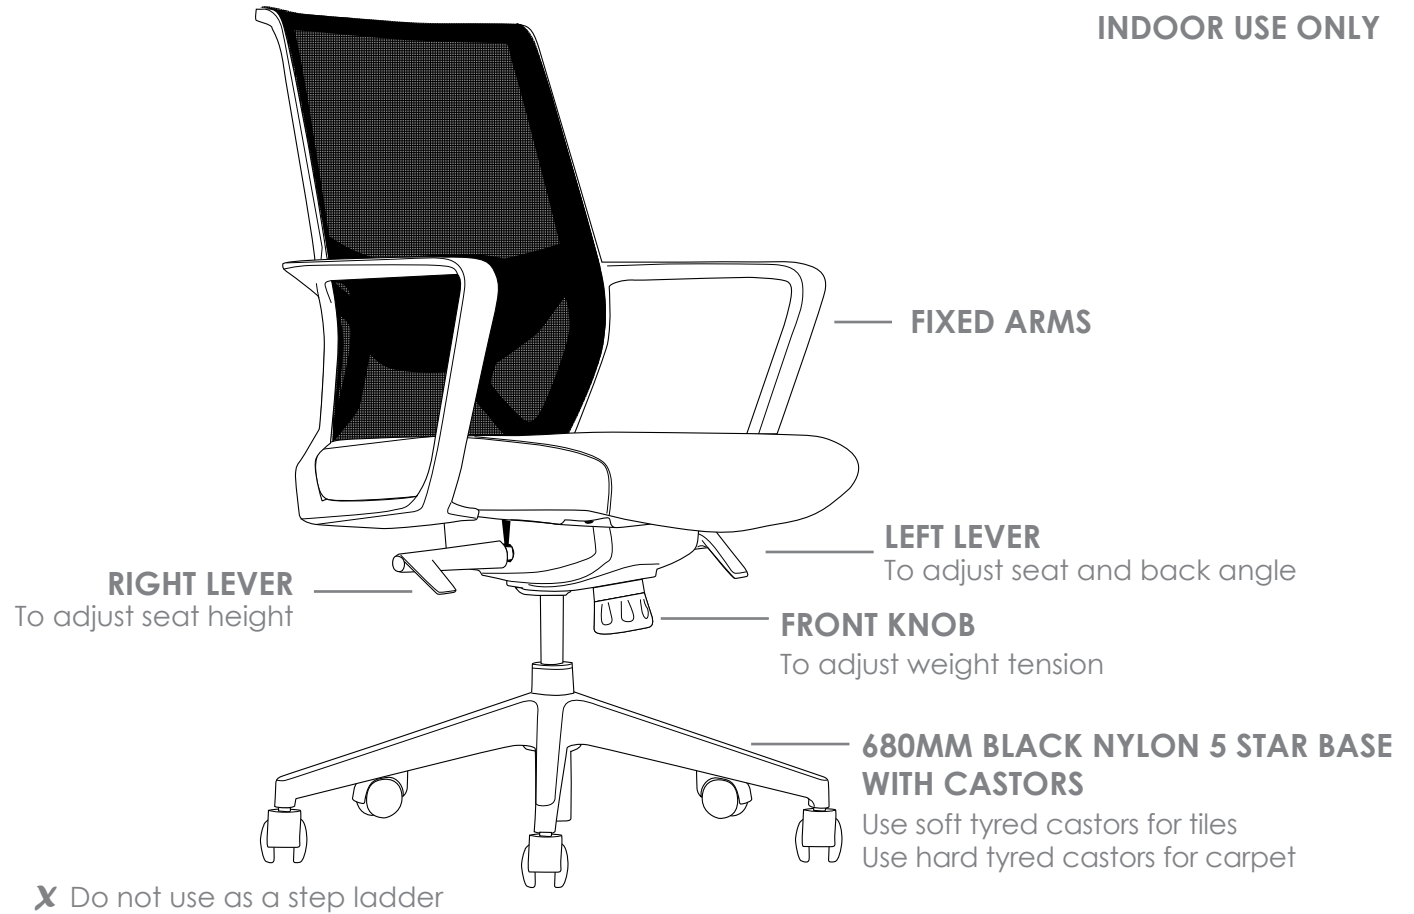

R2 BOARDROOM SEATING

CAPRI

FEATURES

- » Adjustable seat height
- » Adjustable seat and back angle
- » Adjustable weight tension
- » Fixed arms
- » Mesh back
- » Knee tilt mechanism with 3 locking positions
- » 680mm black nylon 5 star base
- » Available in black only
- » Minor assembly required
- » Suitable for indoor use only
- » 3 year warranty
- » Weight limit is 120kg

INDOOR USE ONLY

CAPRI

CAPRI BOARDROOM SEATING

CAPRI

BACK VIEW

SIDE VIEW