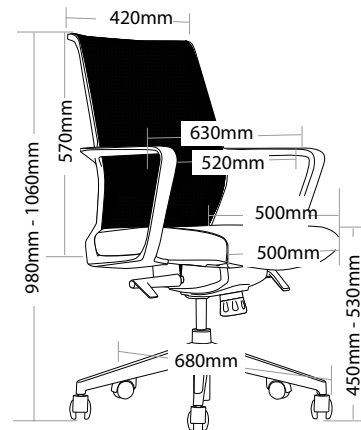

R2 BOARDROOM SEATING

CAPRI

FEATURES

- » Adjustable seat height
- » Adjustable seat and back angle
- » Adjustable weight tension
- » Fixed arms
- » Mesh back
- » Knee tilt mechanism with 3 locking positions
- » 680mm black nylon 5 star base
- » Available in black only
- » Minor assembly required
- » Suitable for indoor use only
- » 3 year warranty
- » Weight limit is 120kg

INDOOR USE ONLY

CAPRI

CAPRI BOARDROOM SEATING

CAPRI

BACK VIEW

SIDE VIEW